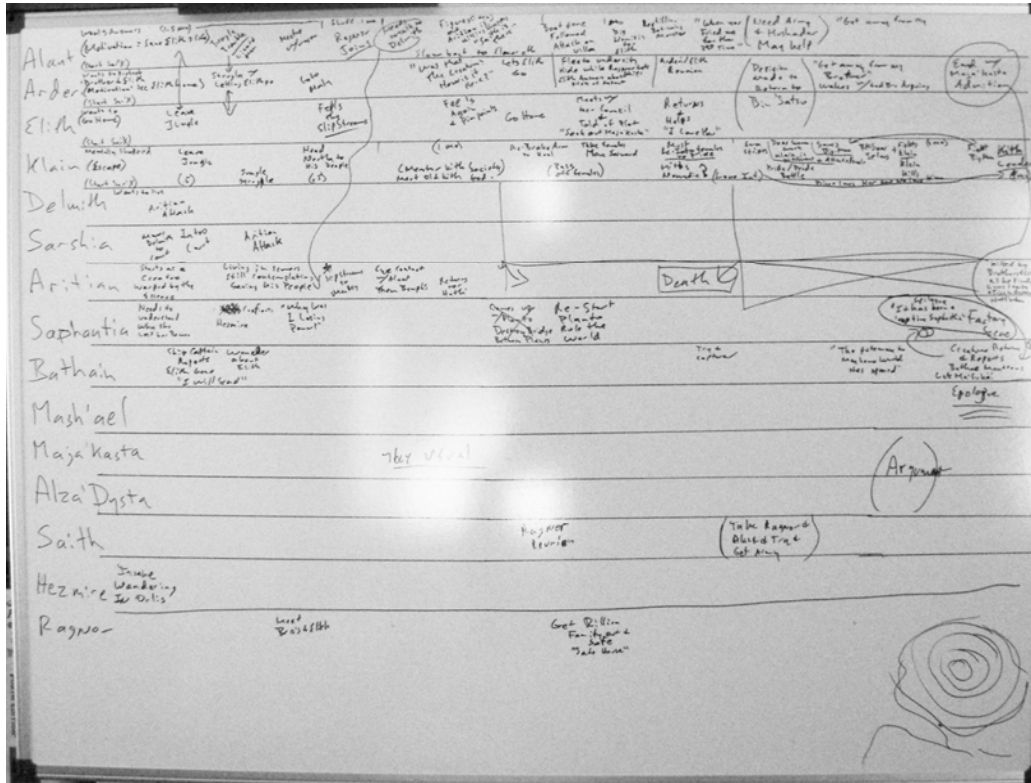

The Plot Board

The Beat Chart

Microsoft Excel - Klain Arcs				
File Edit View Insert Format Tools Data Window Help Adobe PDF				
D9				
	A	B	C	D
1	Timeline	Mental Status	Motivation	Situation
2	0	Broken	Escape Reality	Leaves the Temple and runs through the jungle in a blind fury. *Jungle Fight or Struggle *Food and Shelter
3	0.25	Distraught	Wander Blindly	Breaks from the Jungle into the Grasslands. Heads North. *Food and Shelter
4	0.5	Worthless	No will to Live	Meets Old Kith. *Tention from the old Kith, Klain unconcerned when they meet.
5	0.75	Worthless	Little will to Live	Starts to learn about the Kithian Civilisation - Society - Religion *Needs arm rebroken so it will heal correctly. "It will never be as goos as it once was, but at least you will be able to use it once it is healed."
6	1	Numb	Lost	Old Kith has a plan for Klain. His females can still be re-integrated into the Pride if they show up with a new, strong Kith. He approaches Klain and gives him the females. Growls at a female who voices an objection. "This is no decision for you! I am your mate! You will do as I say!" "I have been praying to _____ to send you to me."
7	1.25	Numb	Responsible for Old Kith's Females	Old Kith picks a day to leave. It is implied that he will not survive this last journey. He burns down the hut and forces Klain to take the females back to the pride. "Hold to your word Klain."
8	1.5	On the Mend	Needs to re-integrate the Females into the Pride	Arrives at Pride village and is welcomed with hostility. Females interviem, Klain is not happy. Glimps of female love interest. Pride is nomadic Meets a young female but the prince has his eye on her Is made to do womans work, does not really understand and is ridiculed